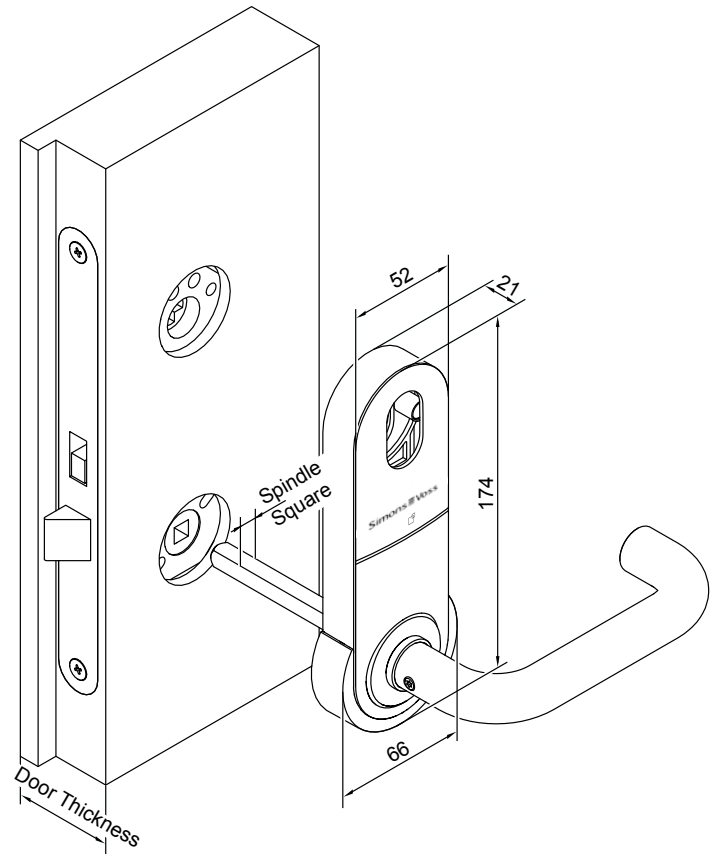

// **FEATURES**

- ❖ Provide a flexible solution to any situation on site: SmartHandle AX can be adapted to the spindle and door thickness. The handle itself can be mounted on the left or right.
- ❖ Exceptionally long battery life (up to 180,000 activations in wireless online mode)
- ❖ Room for beauty: with its characteristic, adaptive design, the AX fitting can be combined with standard handles from renowned manufacturers.
- ❖ Maximum data security thanks to the integrated Secure Element.
- ❖ Operational reliability is decisive. That's why we have invested in mechanical and electronic quality and stability with the AX fitting. SmartHandle AX features extremely precise handle clearance. It has successfully completed a durability test of 1 million cycles.
- ❖ Made in Germany.
A given for us.

// **TECHNICAL DATA**

Variants	❖ Scandinavian Oval	Battery type	4x CR2450, 3 V, lithium.
Dimensions Variant E0/E1 (WxHxD)	66 x 174 x 21 mm	Battery life Wireless Online	Up to 180,000 activations. or up to 9 years on stand-by
Door dimension specifications	❖ Door thickness: 38 - 200 mm ❖ Centres distance: 105 mm ❖ Spindle: 7 8 8.5 9 10	Battery life Virtual Card Network	Up to 150,000 activations or up to 9 years on stand-by
Read systems	❖ Wireless Online: MIFARE® Classic, MIFARE® DESFire® / EV1/EV2, UID (card serial number) in accordance with ISO 14443 (z.B. MIFARE®, Legic® Advant, HID® SEOS) ❖ Virtual Card Network: MIFARE® Classic, MIFARE® DESFire® / EV1/EV2 ❖ BLE ready	Temperature range	Operational: -25°C to +50 °C
Operation types	Virtual Card Network and Online (Wireless Online)	Signalling	Audible (buzzer) Visual (LED – green/red)
		Can be upgraded	Firmware upgradable

// VARIANTS

E0
Scandinavian Oval

E1
Scandinavian Oval
with the possibility
of mechanical
overlocking

// CERTIFICATES

- MPA National Technical Approval Test Certificate
- DIN EN 1634
- DIN EN 179
- DIN EN 1906 (Grade 4)