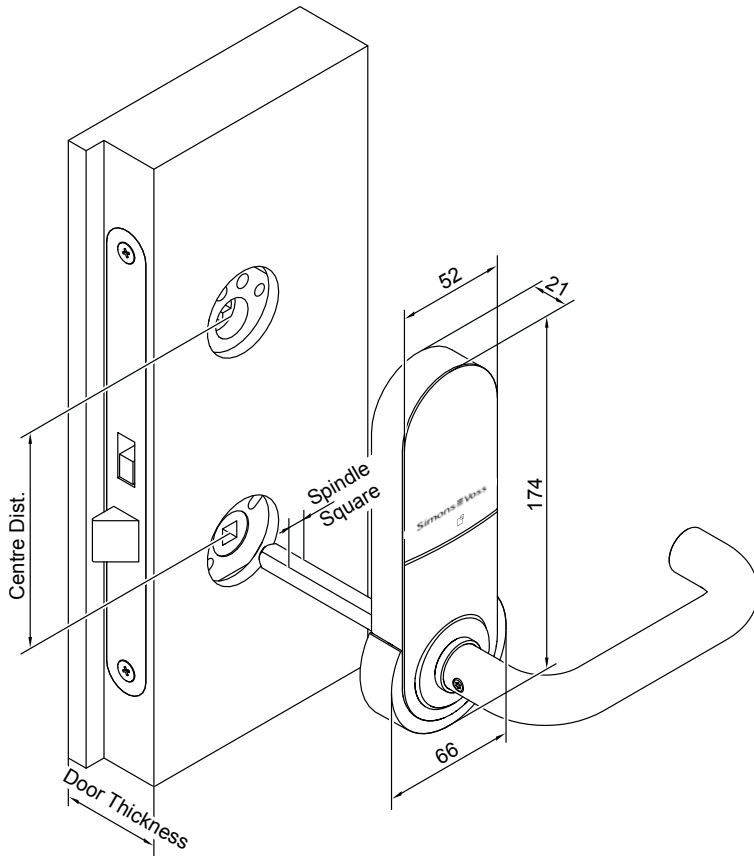

// **FEATURES**

- ❖ Provide a flexible solution to any situation on site: SmartHandle AX can be adapted to the spindle and door thickness. The handle itself can be mounted on the left or right.
- ❖ Exceptionally long battery life (up to 180,000 activations in wireless online mode)
- ❖ Room for beauty: with its characteristic, adaptive design, the AX fitting can be combined with standard handles from renowned manufacturers.
- ❖ Maximum data security thanks to the integrated Secure Element.
- ❖ Operational reliability is decisive. That's why we have invested in mechanical and electronic quality and stability with the AX fitting. SmartHandle AX features extremely precise handle clearance. It has successfully completed a durability test of 1 million cycles.
- ❖ Made in Germany.
A given for us.

// **TECHNICAL DATA**

Variants	❖ Scandinavian Oval	Battery type	4x CR2450, 3 V, lithium.
Dimensions Variant E0/E1 (WxHxD)	66 x 174 x 21 mm	Battery life Wireless Online	Up to 180,000 activations. or up to 9 years on stand-by
Door dimension specifications	❖ Door thickness: 38 - 200 mm ❖ Centres distance: 105 mm ❖ Spindle: 7 8 8.5 9 10	Battery life Virtual Card Network	Up to 150,000 activations or up to 9 years on stand-by
Read systems	❖ Wireless Online: MIFARE® Classic, MIFARE® DESFire® / EV1/EV2, UID (card serial number) in accordance with ISO 14443 (z.B. MIFARE®, Legic® Advant, HID® SEOS) ❖ Virtual Card Network: MIFARE® Classic, MIFARE® DESFire® / EV1/EV2 ❖ BLE ready	Temperature range	Operational: -25°C to +50 °C
Operation types	Virtual Card Network and Online (Wireless Online)	Signalling	Audible (buzzer) Visual (LED – green/red)
		Can be upgraded	Firmware upgradable

// VARIANTS

E0
Scandinavian Oval

E1
Scandinavian Oval
with the possibility
of mechanical
overlocking

// CERTIFICATES

- MPA National Technical Approval Test Certificate
- DIN EN 1634
- DIN EN 179
- DIN EN 1906 (Grade 4)